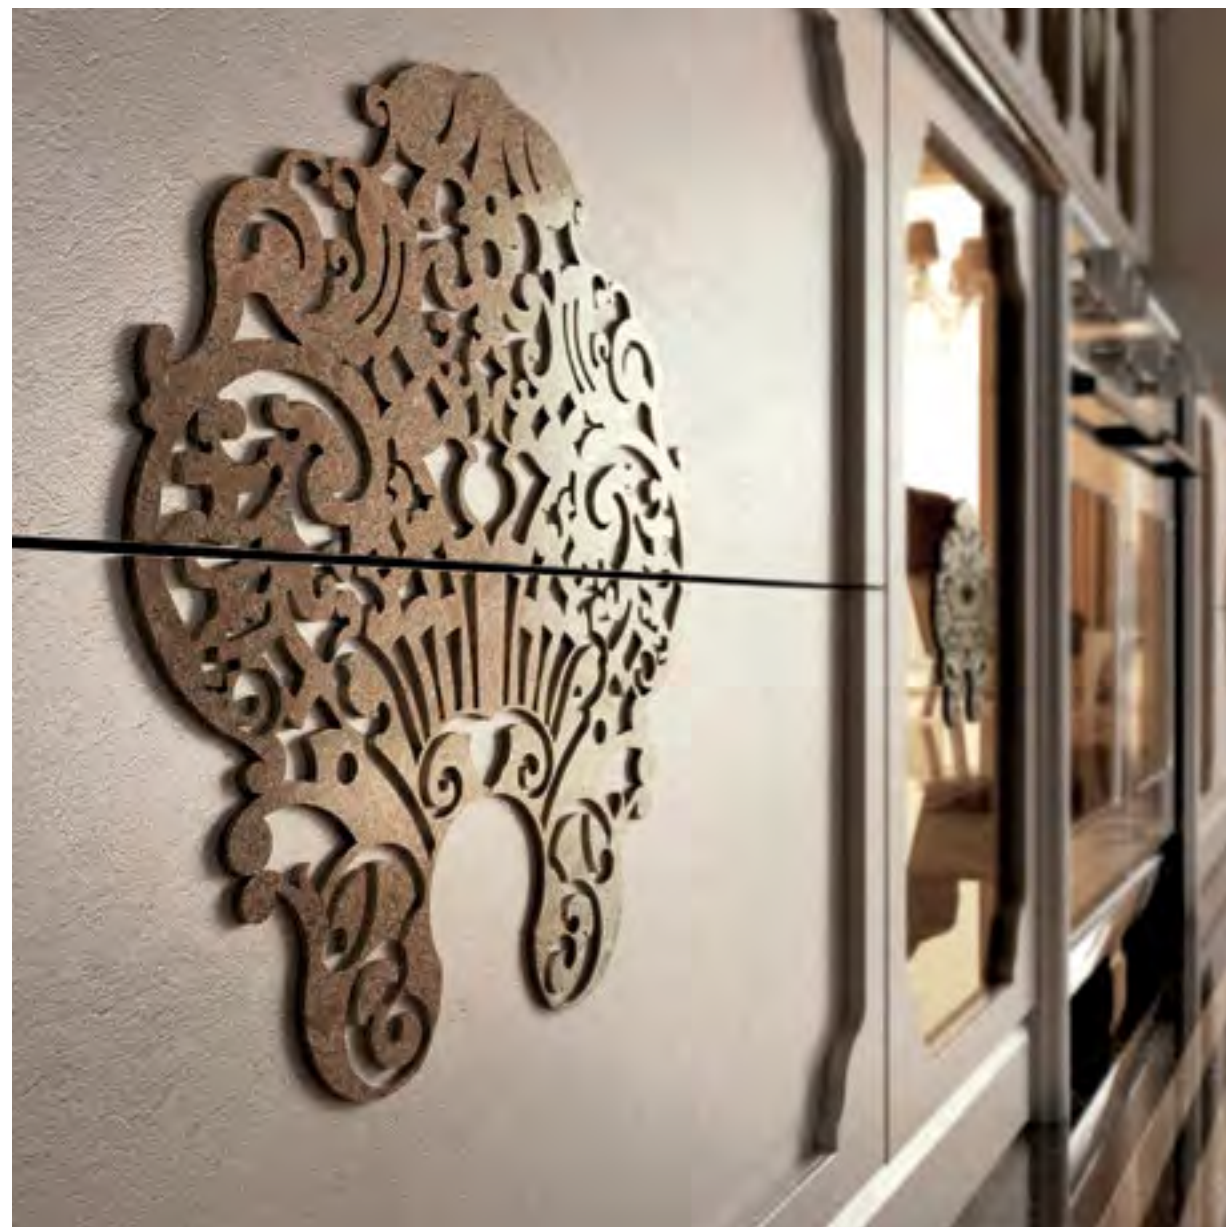

KITCHEN

MOBILE COMPONENTE EPOQUE
in finitura avorio cat. A e maniglia Epoque
foglia argento tortora cat. C

EPOQUE MODULAR WOODEN UNIT
in finish ivory cat. A
with epoque handles dove silver leaf finish, cat. C