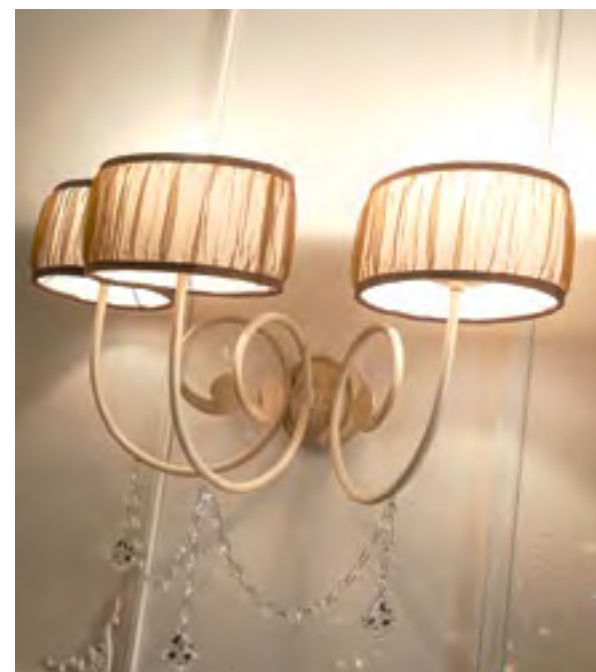

APPLIQUE AVRIL
in metallo lavorato con 3 luci finitura perla, cat. C
e paralumi plissè in tessuto e pendenti Swarovski crystal

AVRIL WROUGHT IRON
3 light sconces, pearl finish, cat. C
pleated lampshades in fabric and Swarovski crystal pendants